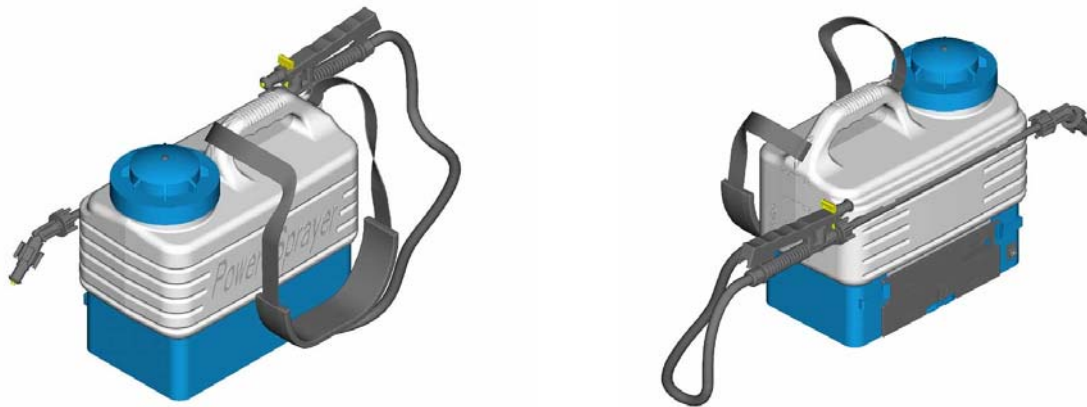

# Commercial Duty Rechargeable Sprayer

- ◆ 2 Gallon Capacity
- ◆ Heavy duty rechargeable 12 VDC battery
- ◆ A/C charger included
- ◆ .25 gpm @ 35 psi
- ◆ Sprays up to 20 gallons on a single charge
- ◆ Viton valves in pump for excellent performance & longer life
- ◆ Pump switch synchronized w/spray gun valve for automatic operation
- ◆ Impact resistant poly base